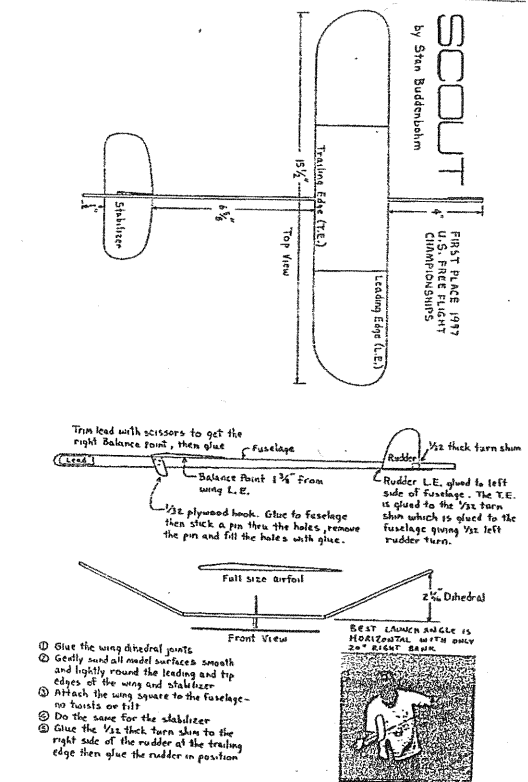

18" span Nationals winner. Comes with my standard pop-up fuselage and built-in timer. \$47

15" span Numerous contest wins Pre-shaped airfoil, outlines, and dihedral joints. Perfect for the Novice or the time challenged. \$10 No Pop-up Fuselage available

21" span My favorite Old Time glider, flies great. \$20 No pop-up fuselage available

18" span High and forgiving launch with a superb transition to glide. The cutout in the center is important and also improves the look of the glider. Third at the Nationals. Only comes with my standard pop-up fuselage including built-in timer \$47