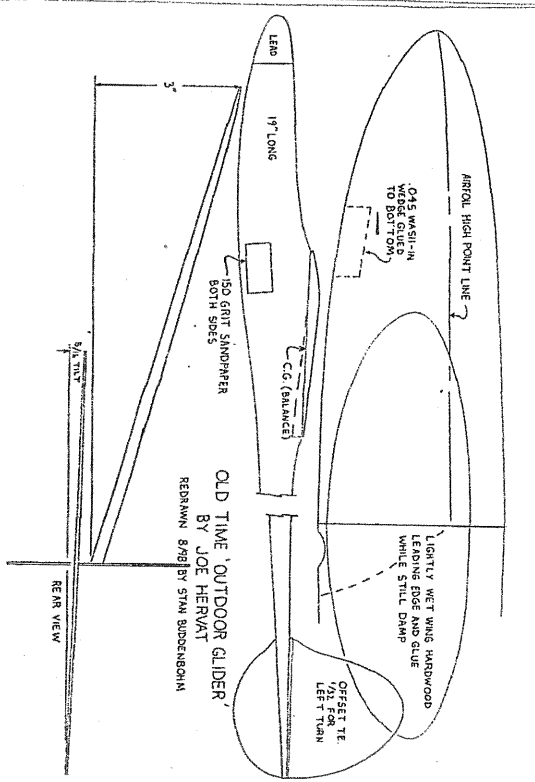

18" span Nationals winner. Comes with my standard pop-up fuselage and built-in timer. \$47

15" span Numerous contest wins Pre-shaped airfoil, outlines, and dihedral joints. Perfect for the Novice or the time challenged. \$10 No Pop-up Fuselage available

21" span My favorite Old Time glider, flies great. \$20 No pop-up fuselage available

18" span High and forgiving launch with a superb transition to glide. The cutout in the center is important and also improves the look of the glider. Third at the Nationals. Only comes with my standard pop-up fuselage including built-in timer \$47