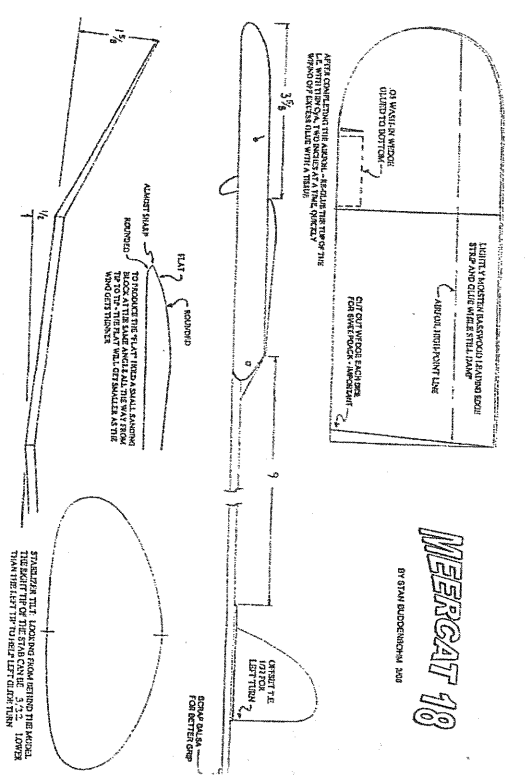

18" span Nationals winner. Comes with my standard pop-up fuselage and built-in timer. \$47

15" span Numerous contest wins Pre-shaped airfoil, outlines, and dihedral joints. Perfect for the Novice or the time challenged. \$10 No Pop-up Fuselage available

21" span My favorite Old Time glider, flies great. \$20 No pop-up fuselage available

18" span High and forgiving launch with a superb transition to glide. The cutout in the center is important and also improves the look of the glider. Third at the Nationals. Only comes with my standard pop-up fuselage including built-in timer \$47