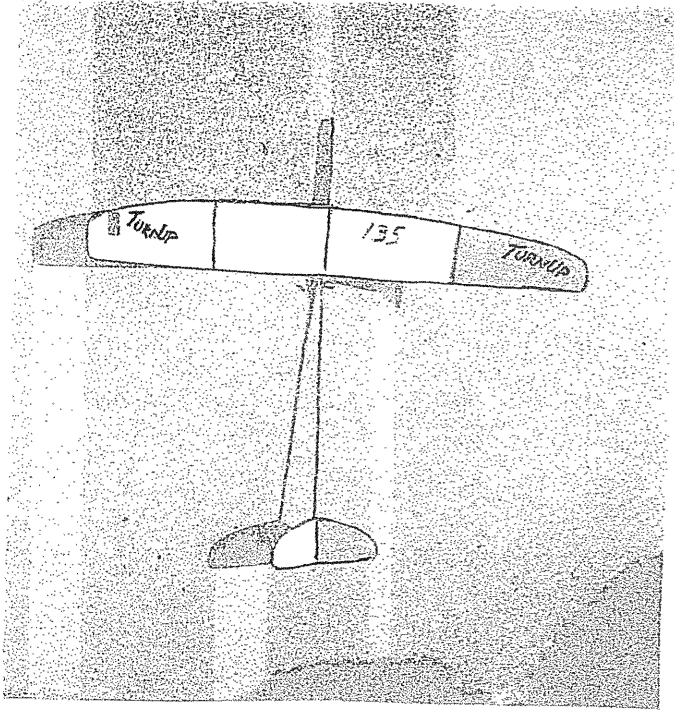

## TIP LAUNCH GLIDERS

**TURNUP** 4.5" chord 36" span  
Tim Batiuk's design. Holds the current AMA record with 21 maxes! Need I say more?  
Kit including fuselage with built-in timer \$88  
Plans (\$2) and Generic instructions (\$3) are not included

**DYNAMO HUM II** 4.5" chord 36" span  
Ultimate performance, high launches, already has several contest wins  
Kit including  
Generic large TLG fuselage with built-in timer \$88  
Plans (\$2) and Generic TLG instructions (\$3) are not included